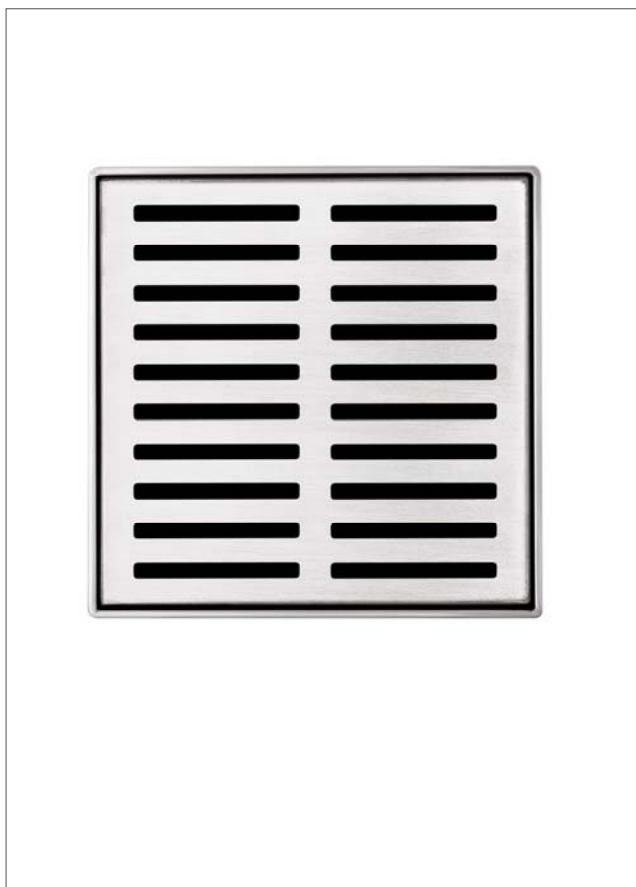

Square waste LINEAR

Product code : FD11XS90-L

110(w) x 110(h) x 36(d) mm \varnothing 90mm outlet

Features

- Superior fall / centre outlet
- 316 Marine grade stainless steel
- Manufactured from high quality maintenance-free materials

Superior fall /
Centre outlet

Stainless Steel

WaterMark
Cert 23027

Additional Information

- Available in 7 styles.
- Australian water mark approved certificate 23027
- For QLD and WA customers 75mm outlet is also available