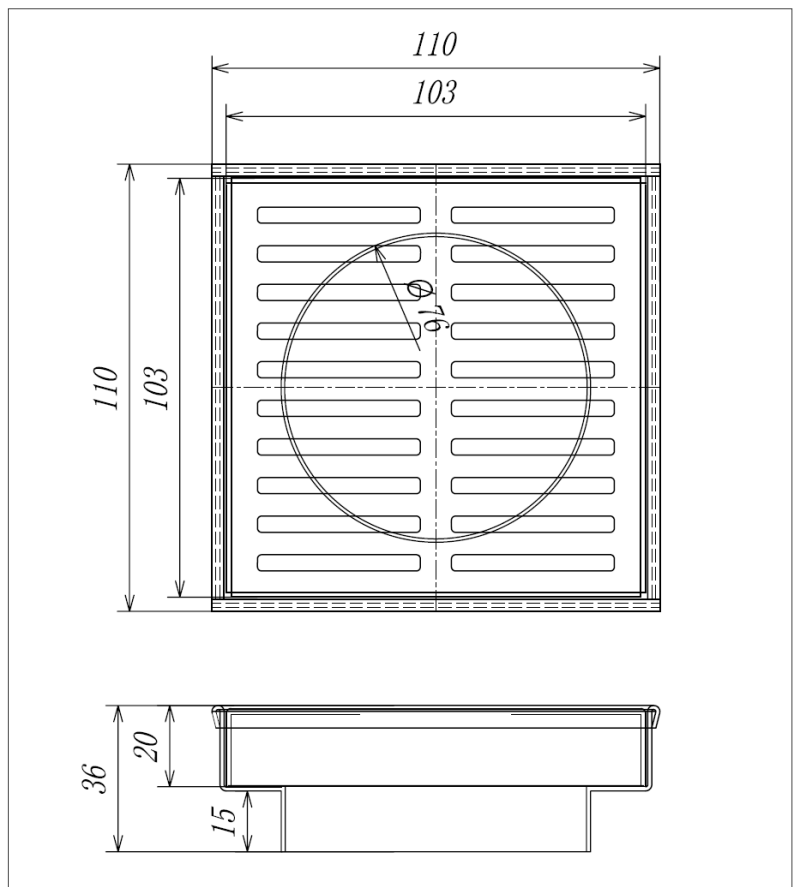

Square waste LINEAR

Product code : FD11XS90-L

110(w) x 110(h) x 36(d) mm \varnothing 90mm outlet

Features

- Superior fall / centre outlet
- 316 Marine grade stainless steel
- Manufactured from high quality maintenance-free materials

Superior fall /
Centre outlet

Stainless Steel

WaterMark
Cert 23027

Additional Information

- Available in 7 styles.
- Australian water mark approved certificate 23027
- For QLD and WA customers 75mm outlet is also available